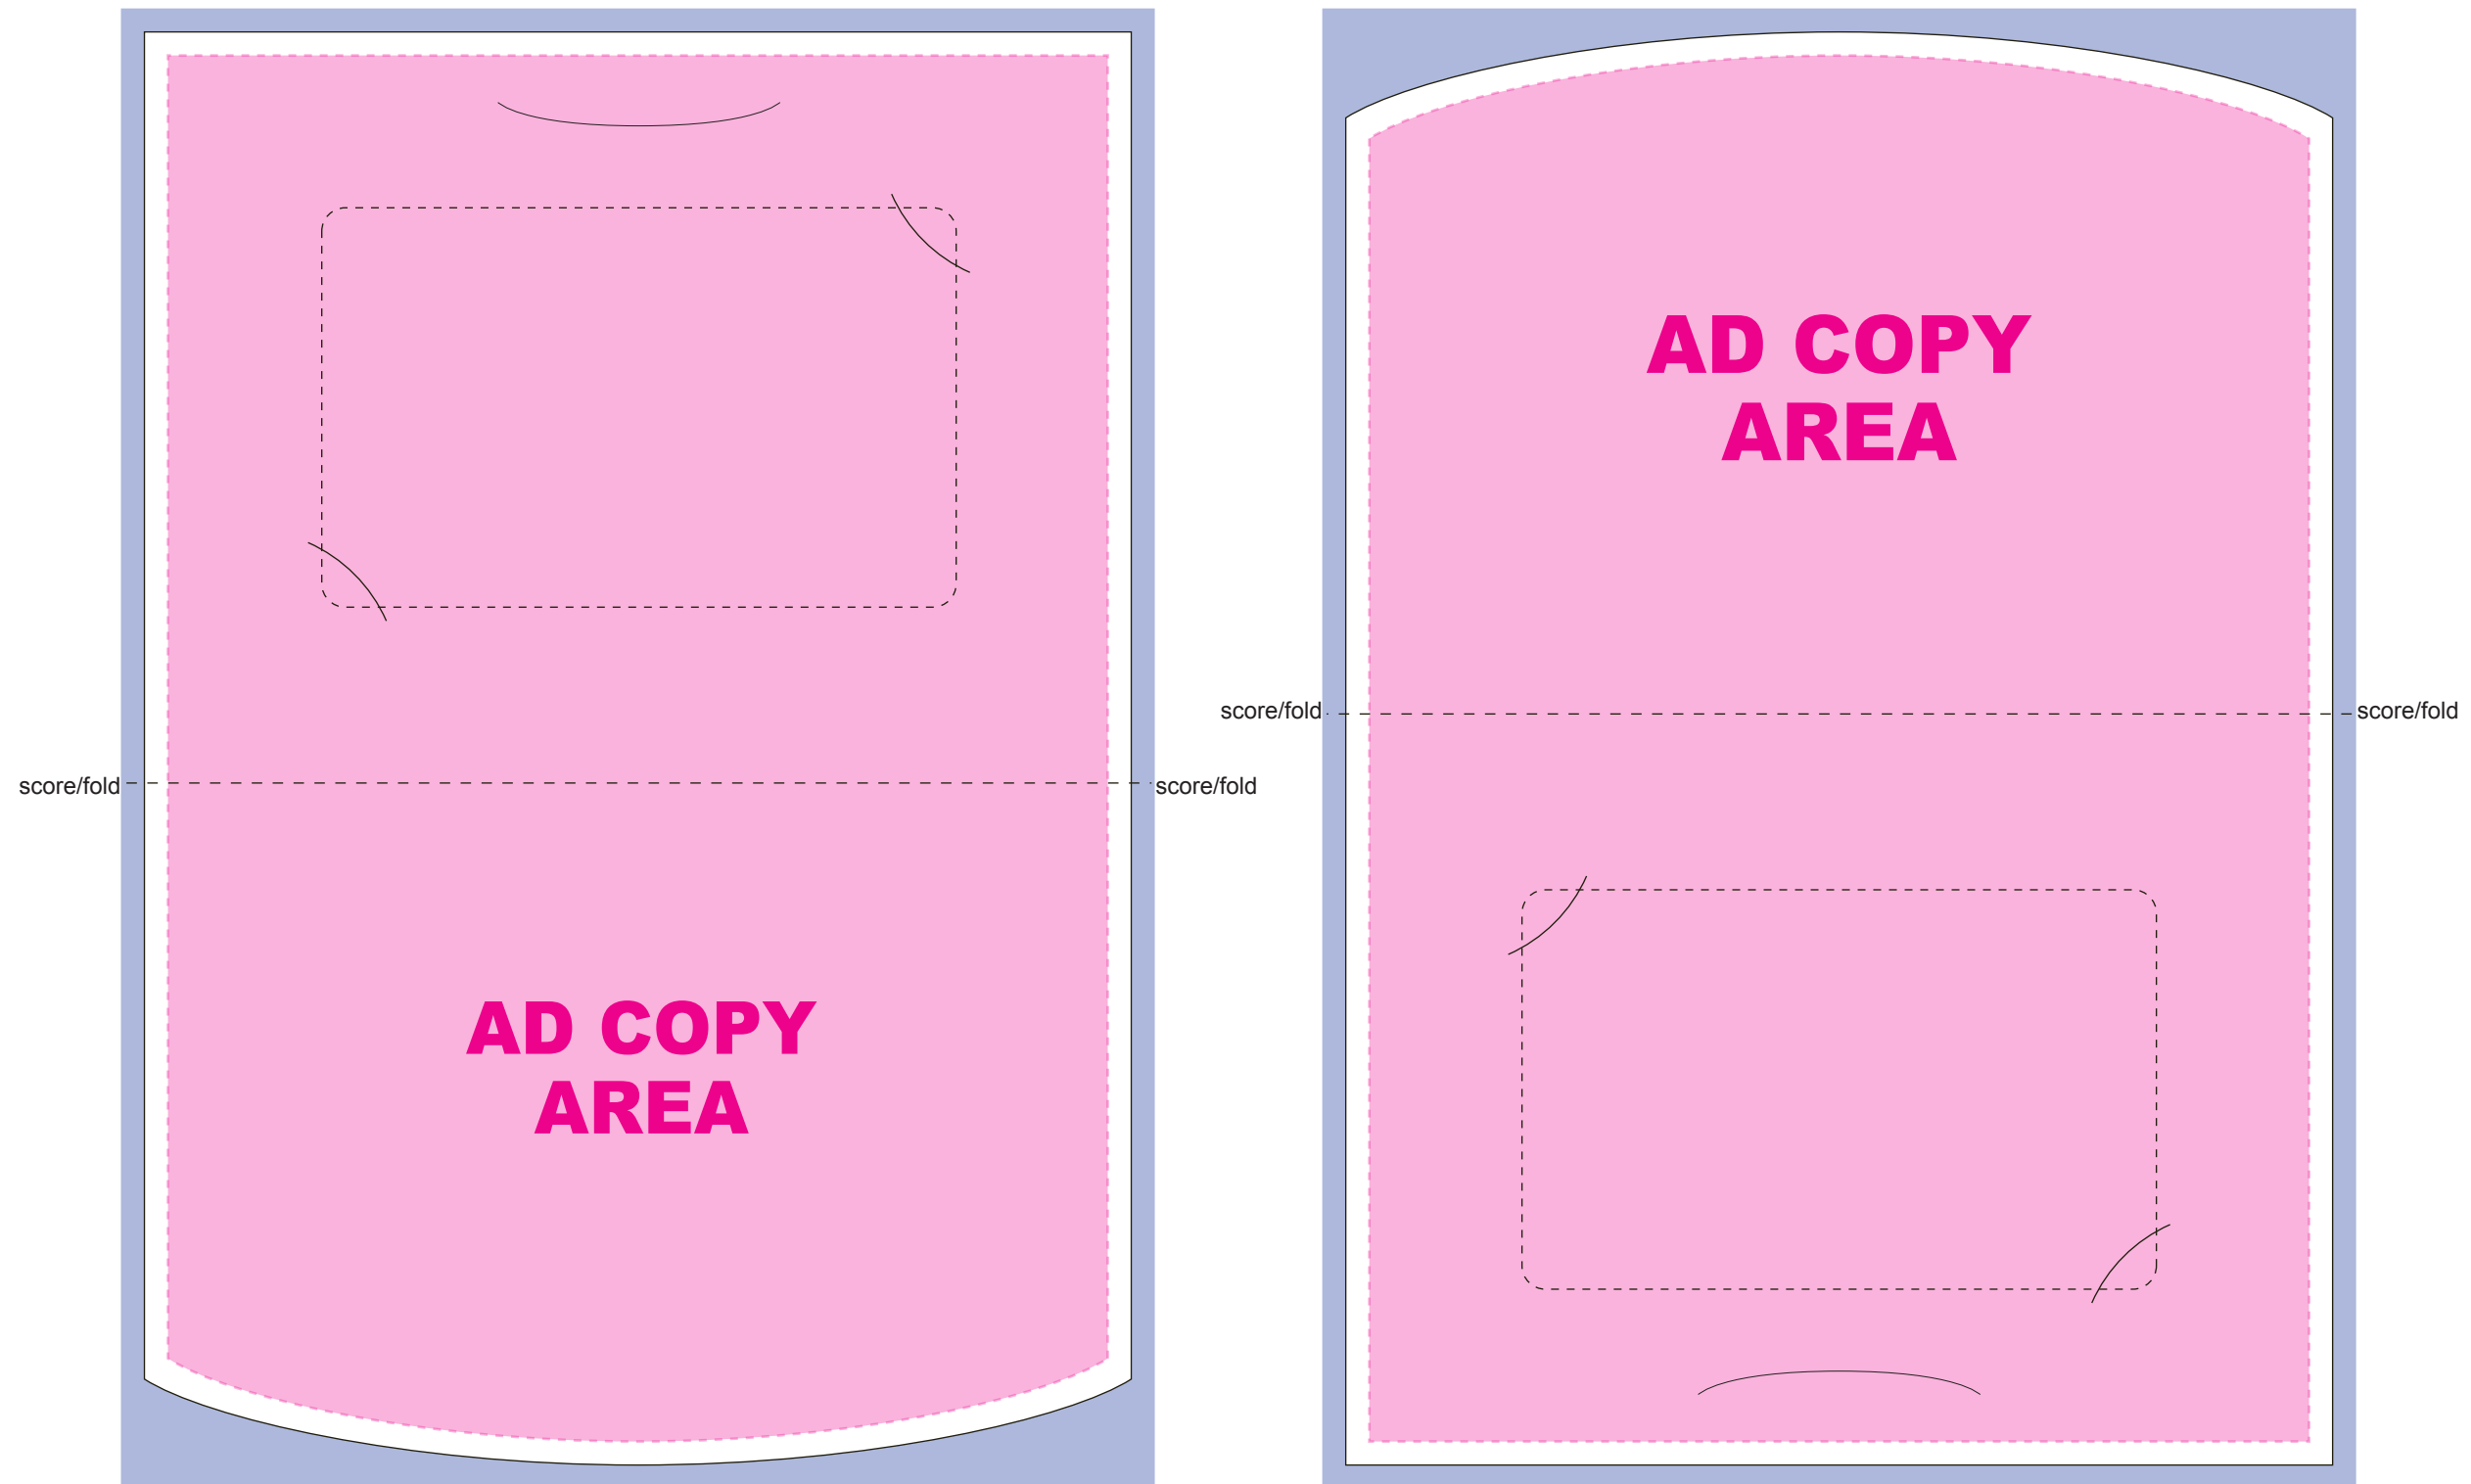

# GCH12-C : Custom Gift Card Holder

GCH12-C

*Please remove all guideline indicators before submitting artwork*

**= Final Cut Size: 5.25" x 7.625"**

**= Ad Copy Area: 5" x 7.375"**

Art must be within clearances - 0.125" on all sides.

**= Art Bleed Area: 5.5" x 7.875"**

When appropriate, artwork should include - 0.125" bleed on all sides.