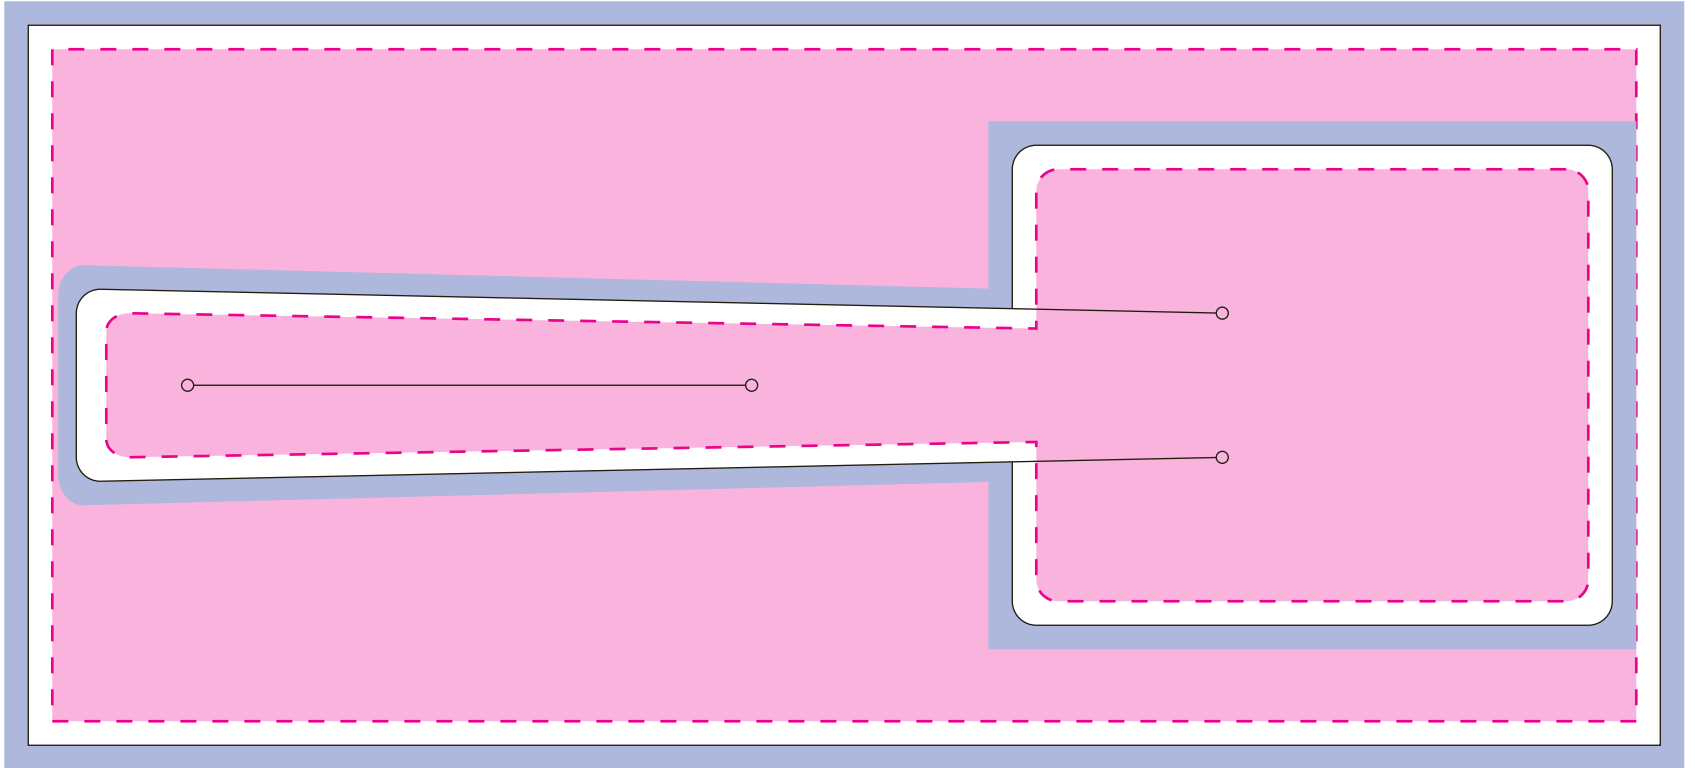

FOP15: Flexible One Piece Luggage Tag

FOP15: Front

FOP15: Back

Please remove all guideline indicators before submitting artwork

= **Final Cut Size: 8.5" x 3.75"**
Tag Cut Size: 8" x 2.5"

= **Ad Copy Area: 8.25" x 3.5"**
Ad Copy Area Tag: 7.75" x 2.25"
Art must be within clearances - 0.125" on all sides.

= **Art Bleed Area: 8.75" x 4"**
Art Bleed Area Card: 8.25" x 2.75"
When appropriate, artwork should include - 0.125" bleed on all sides.