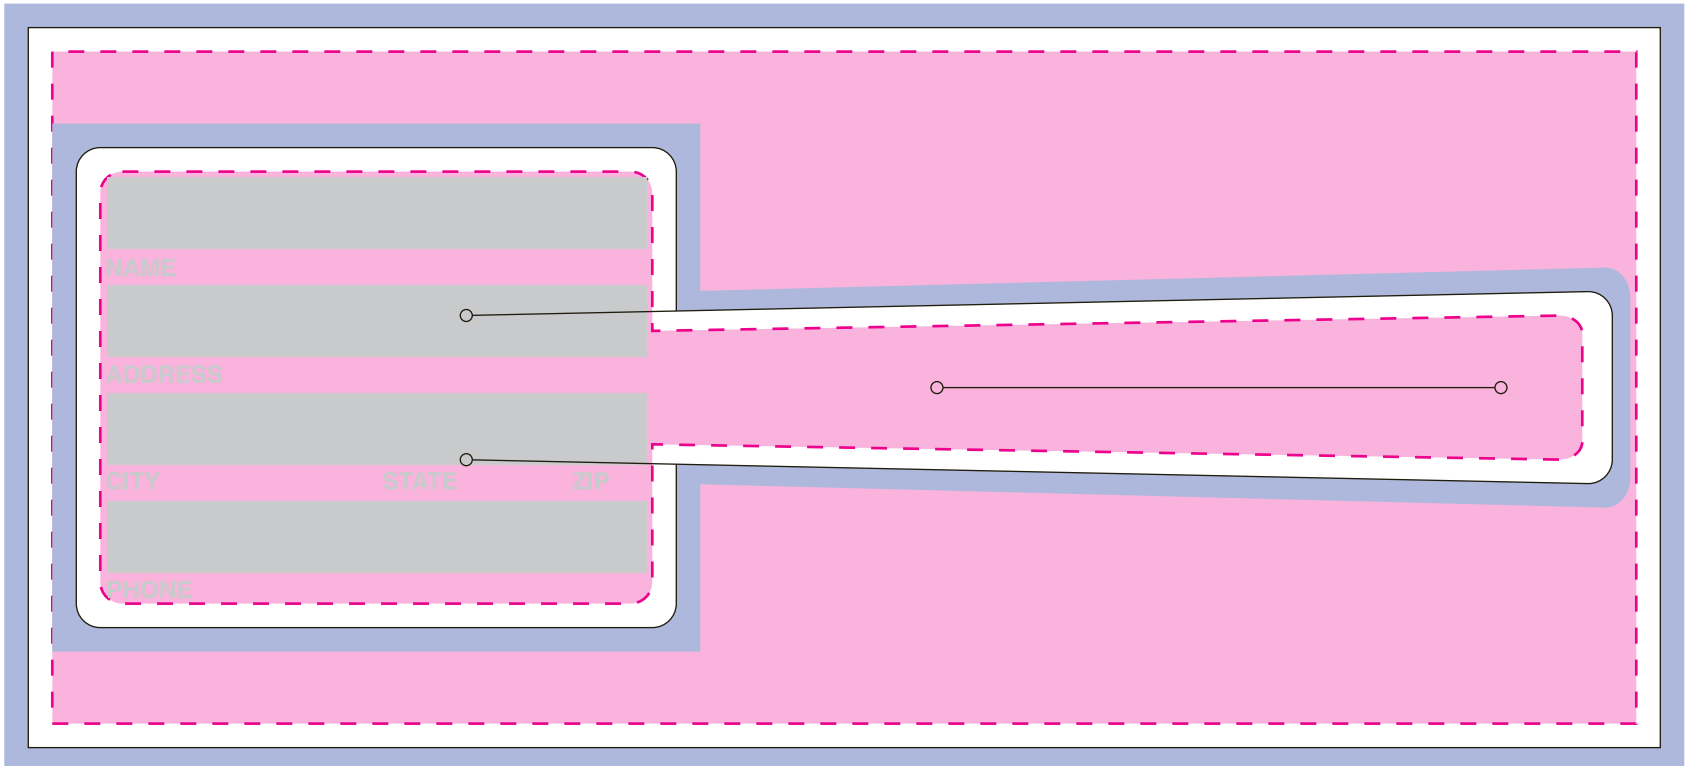

FOP15: Flexible One Piece Luggage Tag

FOP15: Front

FOP15: Back

Please remove all guideline indicators before submitting artwork

= **Final Cut Size: 8.5" x 3.75"**
Tag Cut Size: 8" x 2.5"

= **Ad Copy Area: 8.25" x 3.5"**
Ad Copy Area Tag: 7.75" x 2.25"
Art must be within clearances - 0.125" on all sides.

= **Art Bleed Area: 8.75" x 4"**
Art Bleed Area Card: 8.25" x 2.75"
When appropriate, artwork should include - 0.125" bleed on all sides.