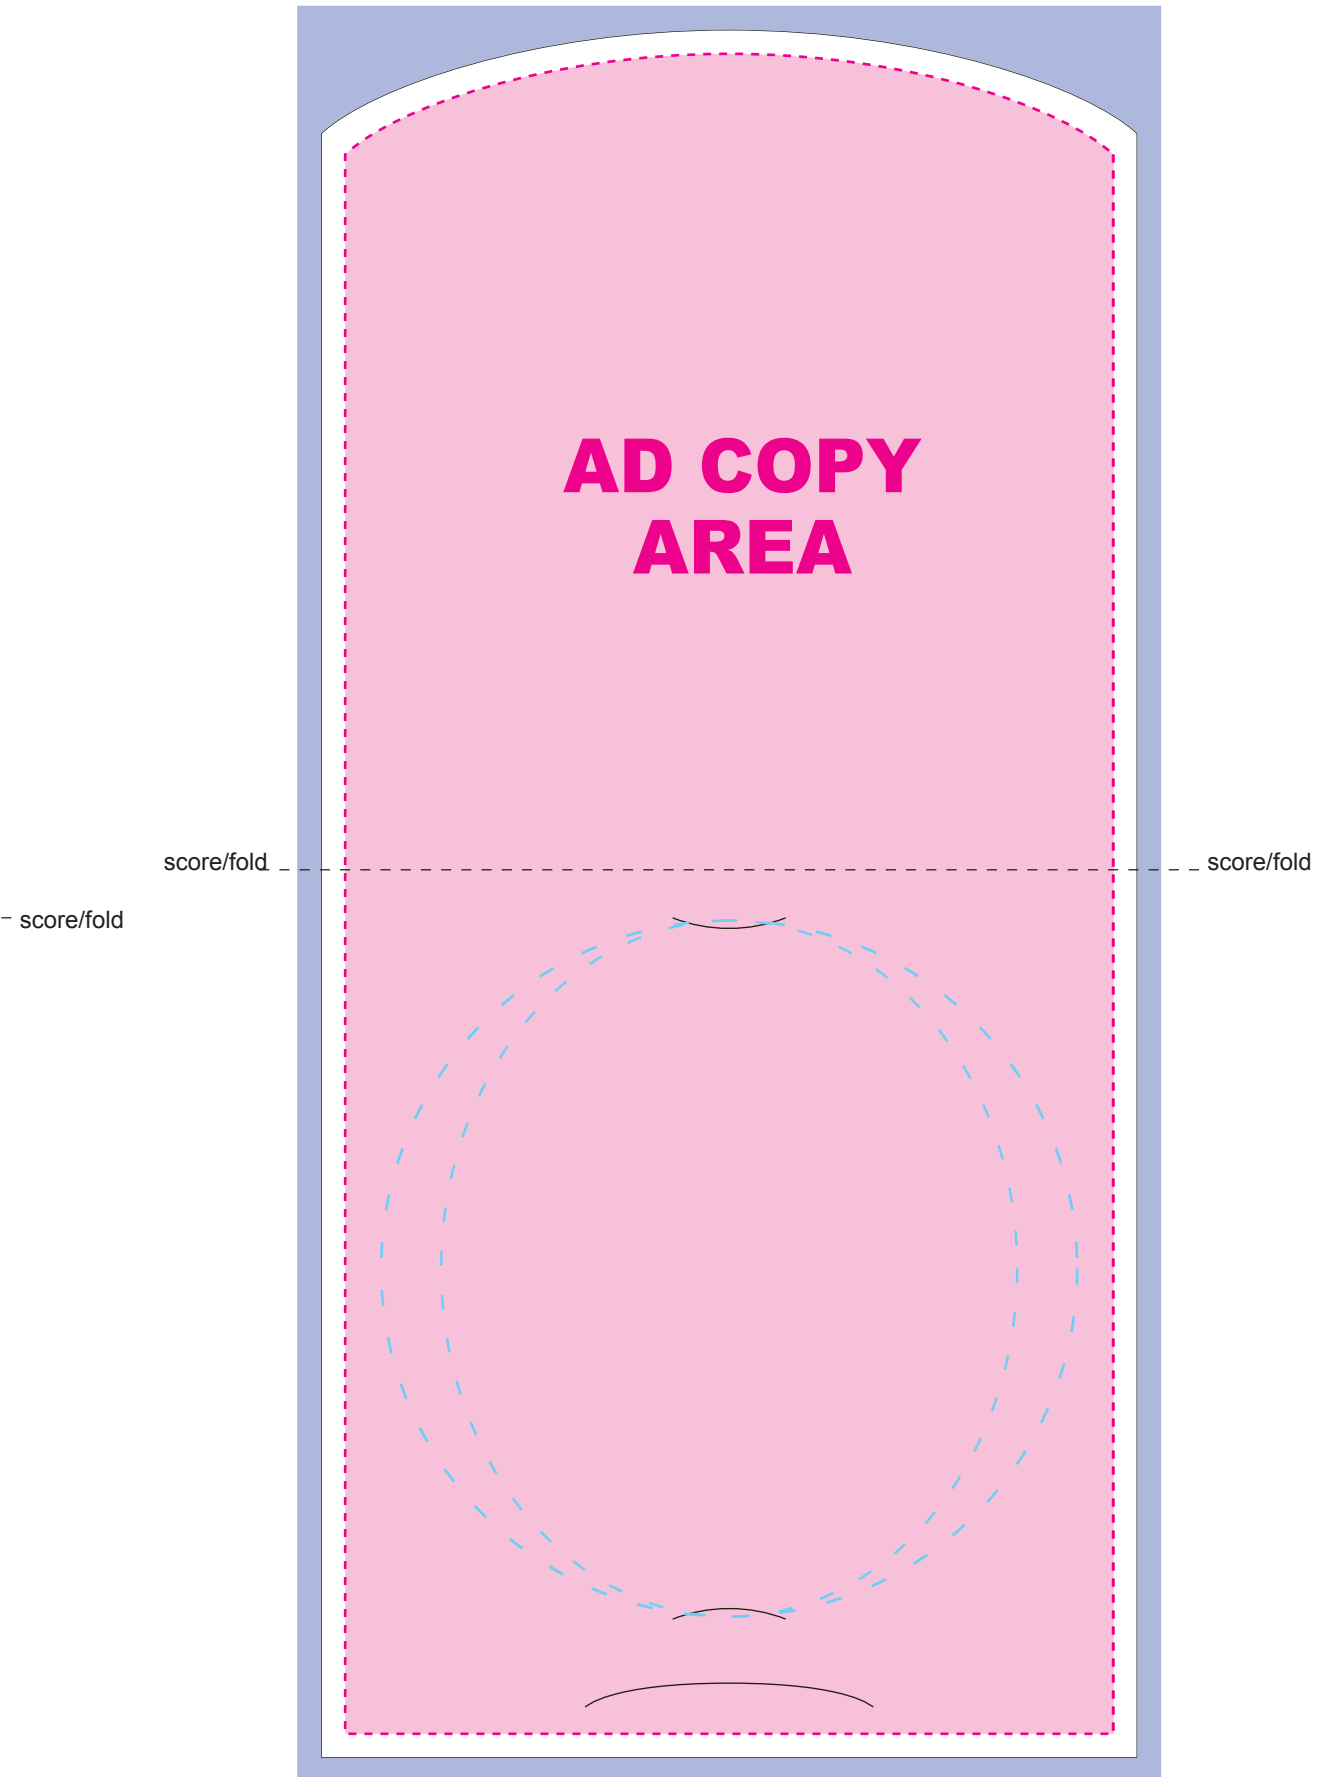

OH12 : Ornament Holder

OH-12: front/outside

OH-12: back/inside

Please remove all guideline indicators before submitting artwork

 = **Final Cut Size: 4.25" x 9"**

 = **Ad Copy Area: 4" x 8.75"**
Art must be within clearances - 0.125" on all sides.

 = **Art Bleed Area: 4.5" x 9.25"**
When appropriate, artwork should include - 0.125" bleed on all sides.