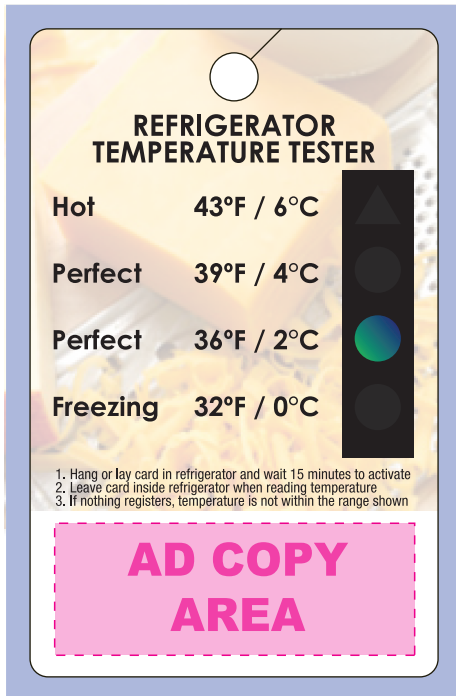

RTT-30: Refrigerator Temperature Tester

RTT-30: front

RTT-30: back

Please remove all guideline indicators before submitting artwork

= **Final Cut Size: 3.375" x 2.125"**

= **Ad Copy Area: 1.875" x .6875"**

Art must be within clearances - 0.125" on all sides.

= **Art Bleed Area: 3.625" x 2.375"**

When appropriate, artwork should include - 0.125" bleed on all sides.